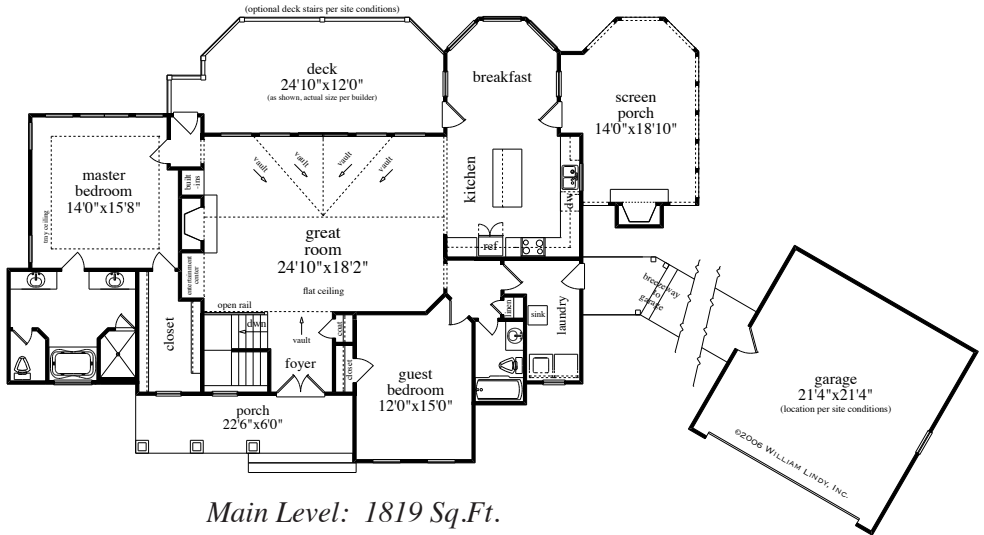

©2006 William Lindy, Inc.
 All dimensions are approximate.

Main Level: 1819 Sq.Ft.

Opt. Terrace Level: 1412 Sq.Ft.

LOOKOUT MOUNTAIN

Mountain Style Ranch
 4 Bedrooms 4 Baths
 1819 Sq.Ft.
 (or 3231 Sq.Ft. w/fin terrace level)
 71'8" w x 46'2" d
 9' bmt, 9' ff
 (bmt or cwl available)