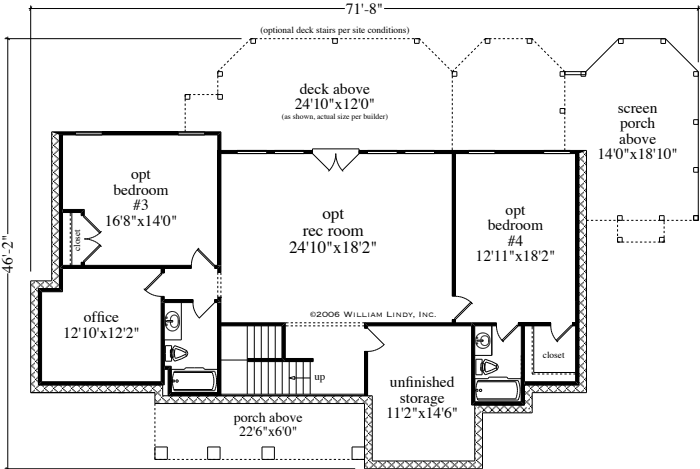

©2006 William Lindy, Inc.
 All dimensions are approximate.

Main Level: 1819 Sq.Ft.

Opt. Terrace Level: 1412 Sq.Ft.

LOOKOUT MOUNTAIN

Mountain Style Ranch
 4 Bedrooms 4 Baths
 1819 Sq.Ft.
 (or 3231 Sq.Ft. w/fin terrace level)
 71'8" w x 46'2" d
 9' bmt, 9' ff
 (bmt or cwl available)