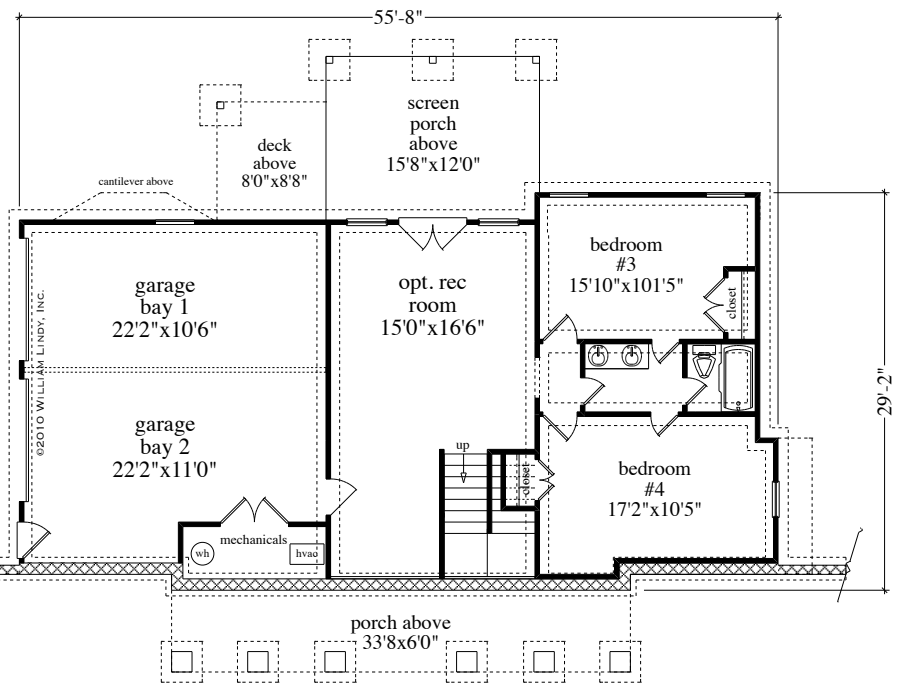

©2010 William Lindy, Inc.
All Rights Reserved.

william lindy
crafted home plans

Main Level: 1465 Sq.Ft.

Basement Level: Opt. 861 Sq.Ft.

Husky

Ranch
 1 Bedroom 1 1/2 Baths
 1465 Sq.Ft.
 55'8" w x 29'2" d
 9' bmt, 9' ff