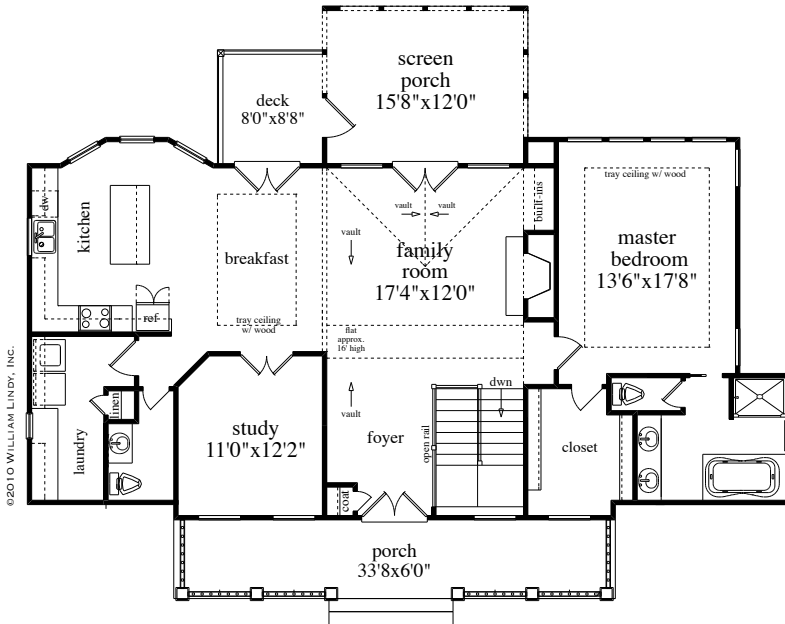

©2010 William Lindy, Inc.
All Rights Reserved.

william lindy
crafted home plans

Main Level: 1465 Sq.Ft.

Basement Level: Opt. 861 Sq.Ft.

Husky

Ranch
 1 Bedroom 1 1/2 Baths
 1465 Sq.Ft.
 55'8" w x 29'2" d
 9' bmt, 9' ff