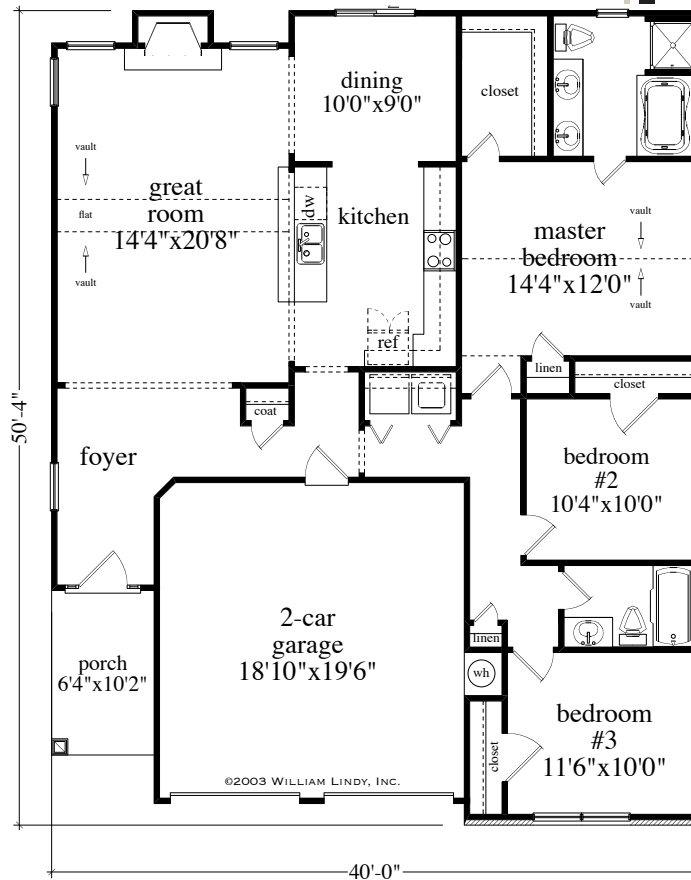

©2006 William Lindy, Inc.
All Dimensions Are Approximate

First Floor: 1480 Sq.Ft.

WILLIAM LINDY
crafted home plans

William Lindy Residential Designs
P.O. Box 1483 • Woodstock, GA 30188 • 770.926.0614 • www.williamlindy.com

Stevens

Ranch
3 Bedrooms 2 Baths
1480 Sq.Ft.
40'0" w x 50'4" d
slab, 9' ff